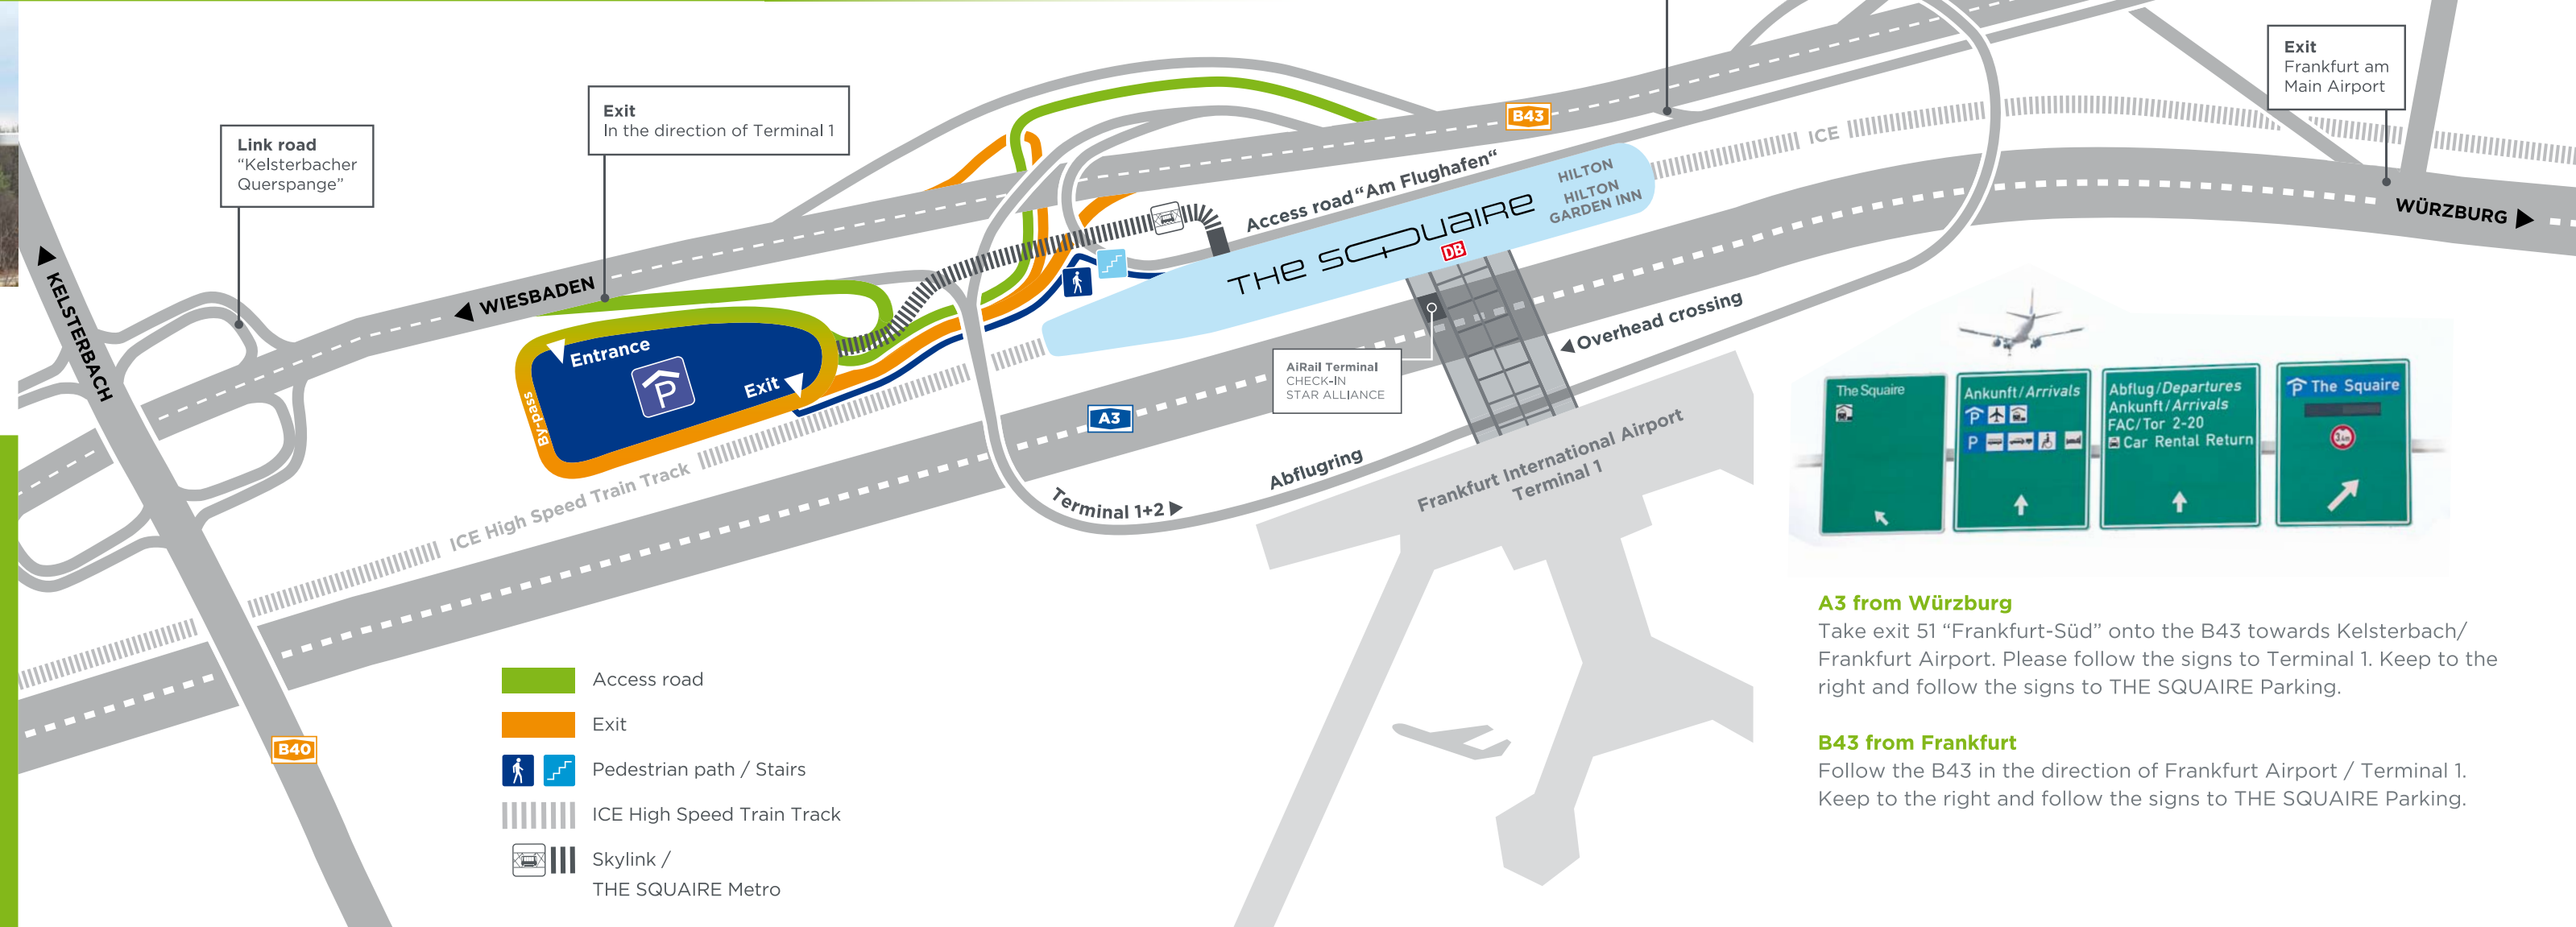

THE SQUAIRE PARKING

MISSED THE EXIT?

From Frankfurt: Head on the B43 to the link road "Kelsterbacher Querspanne". Take the exit in the direction of Frankfurt Airport Terminal 1+2/Cargo Center. Enter again the B43 in the direction of A3/A5/Kassel/Würzburg/Frankfurt/Airport Terminal 1+2, head on in the direction of Terminal 1 and follow the signs to THE SQUAIRE Parking.

From Wiesbaden: Head on the B43 and take the exit "F-Unterschweinstiege". In the roundabout, take the fourth exit in the direction of A3 Wiesbaden/Cargo Center/B43 Kelsterbach. Follow the B43 in the direction of Frankfurt Airport / Terminal 1. Keep to the right and follow the signs to THE SQUAIRE Parking.

- Access road
- Exit
- Pedestrian path / Stairs
- ICE High Speed Train Track
- Skylink / THE SQUAIRE Metro

A3 from Würzburg

Take exit 51 "Frankfurt-Süd" onto the B43 towards Kelsterbach/ Frankfurt Airport. Please follow the signs to Terminal 1. Keep to the right and follow the signs to THE SQUAIRE Parking.

B43 from Frankfurt

Follow the B43 in the direction of Frankfurt Airport / Terminal 1. Keep to the right and follow the signs to THE SQUAIRE Parking.