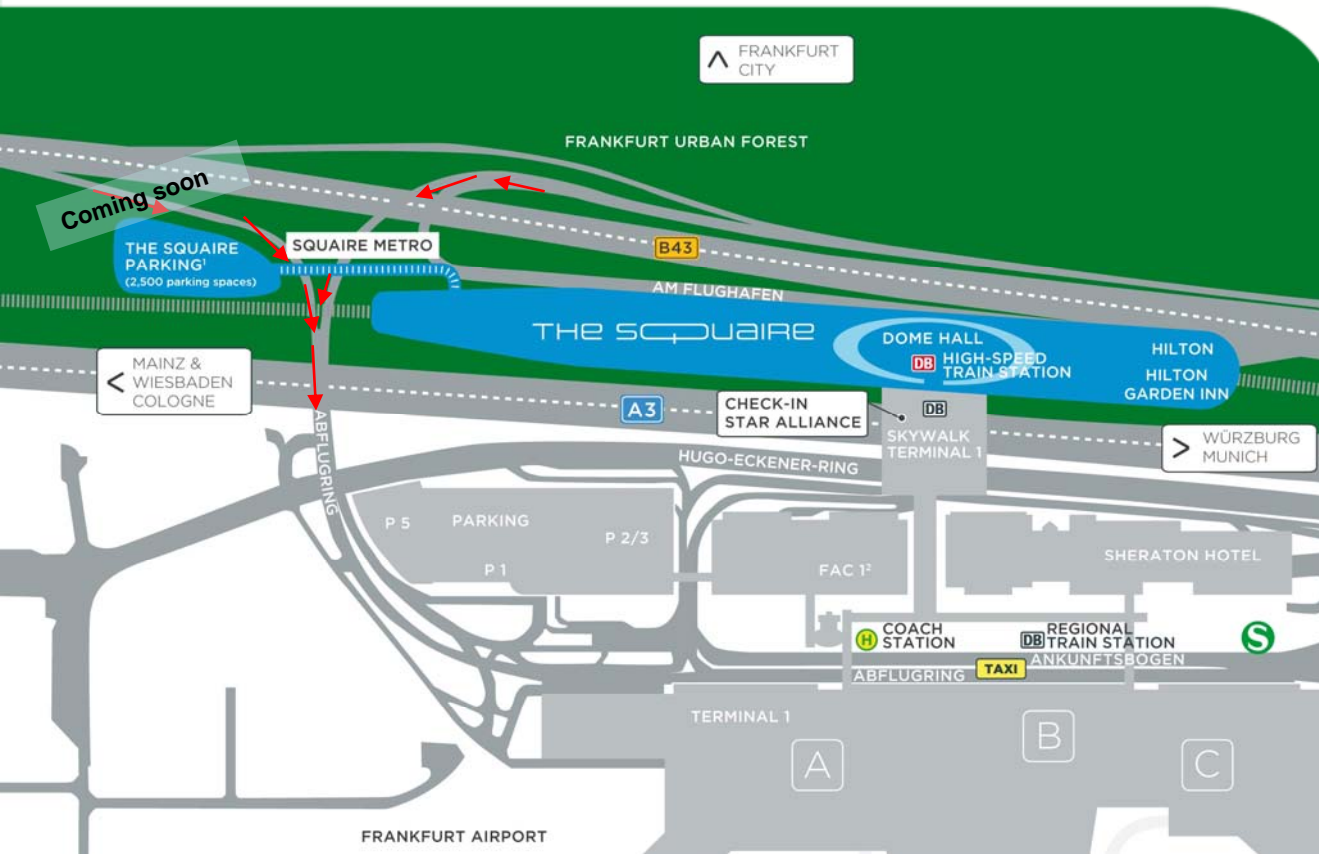

# THE SQUAIRE

The A3, A67 and A5 motorways will take you directly to Frankfurt Airport. Follow the signs for “Flughafen” to the airport, and then the signs for “Terminal 1.”

Coming from the B43 federal route, please merge left to turn onto “Ankunftsbogen.”