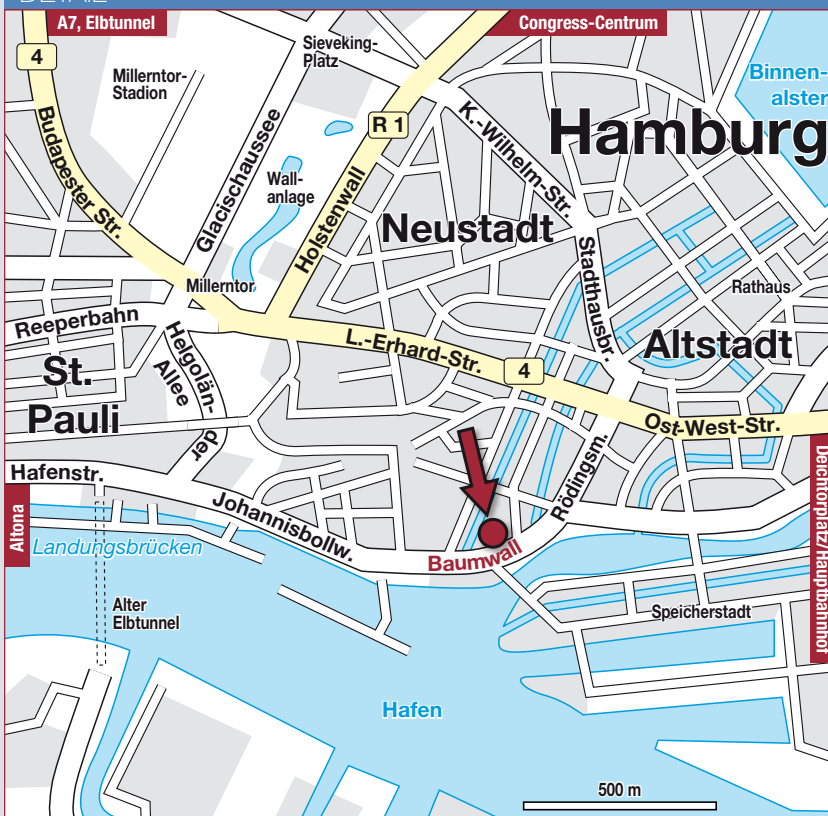

DRIVING DIRECTIONS

IVG Asset Management GmbH ■ **Baumwall 5-7**
Branch Hamburg **20459 Hamburg**
Tel +49 (0)40 5371-3434 **Germany**

OVERVIEW

DESCRIPTION

By car

Coming from the A7: at the Hamburg-Stellingen exit, turn right onto Kieler Straße. Carry straight on and at the Bahrenfeld Chaussee/ Stresemannstraße junction, turn left towards the city centre. Turn right at Rödingsmarkt and carry straight on over the bridge in the harbour Binnenhafenbrücke bridge to Baumwall 7. IVG is in the Überseehaus, opposite Baumwall underground train station. Visitors' parking is in the underground garage. Access to the underground garage is right next to the building.

Coming from the A24: take the Hamburg-Horn motorway exit and at the Horner Kreisel roundabout, turn right onto Sievekingsallee (look out for signs for Elbbrücken). After about 1.6 km, turn left so that you stay on Sievekingsallee. Continue straight onto Bürgerweide and after about 500 m, turn left at junction B75 / Bürgerweide onto Spaldingstraße. Move into the right-hand lane and carry on along Amsinckstraße. After about 1.6 km, turn left into Rödingsmarkt and after the harbour bridge Binnenhafenbrücke bridge, head straight for Baumwall 7.

DETAIL

From the central train station

Take the U3 trainline towards Kellinghusenstraße. Alight at Baumwall station. Use the Baumwall exit. IVG is in the Überseehaus opposite the underground station.

From the airport

A taxi journey of approximately 35 minutes.