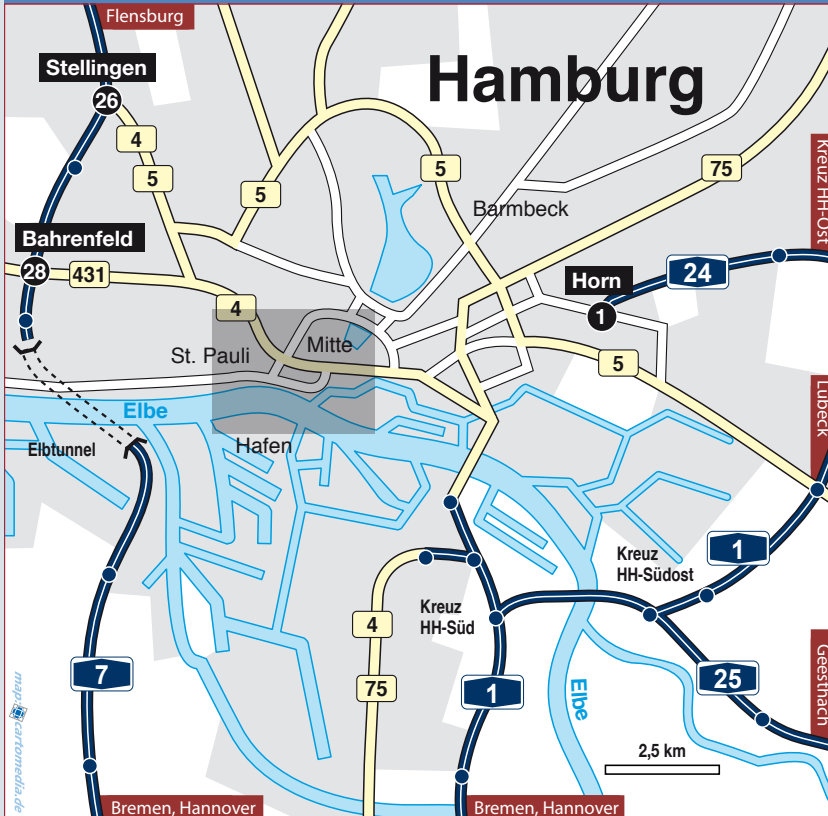

DRIVING DIRECTIONS

IVG Asset Management GmbH ■ **Baumwall 5-7**
Branch Hamburg **20459 Hamburg**
Tel +49 (0)40 5371-3434 **Germany**

OVERVIEW

DESCRIPTION

By car

Coming from the A7: at the Hamburg-Stellingen exit, turn right onto Kieler Straße. Carry straight on and at the Bahrenfeld Chaussee/ Stresemannstraße junction, turn left towards the city centre. Turn right at Rödingsmarkt and carry straight on over the bridge in the harbour Binnenhafenbrücke bridge to Baumwall 7. IVG is in the Überseehaus, opposite Baumwall underground train station. Visitors' parking is in the underground garage. Access to the underground garage is right next to the building.

Coming from the A24: take the Hamburg-Horn motorway exit and at the Horner Kreisel roundabout, turn right onto Sievekingsallee (look out for signs for Elbbrücken). After about 1.6 km, turn left so that you stay on Sievekingsallee. Continue straight onto Bürgerweide and after about 500 m, turn left at junction B75 / Bürgerweide onto Spaldingstraße. Move into the right-hand lane and carry on along Amsinckstraße. After about 1.6 km, turn left into Rödingsmarkt and after the harbour bridge Binnenhafenbrücke bridge, head straight for Baumwall 7.

DETAIL

From the central train station

Take the U3 trainline towards Kellinghusenstraße. Alight at Baumwall station. Use the Baumwall exit. IVG is in the Überseehaus opposite the underground station.

From the airport

A taxi journey of approximately 35 minutes.