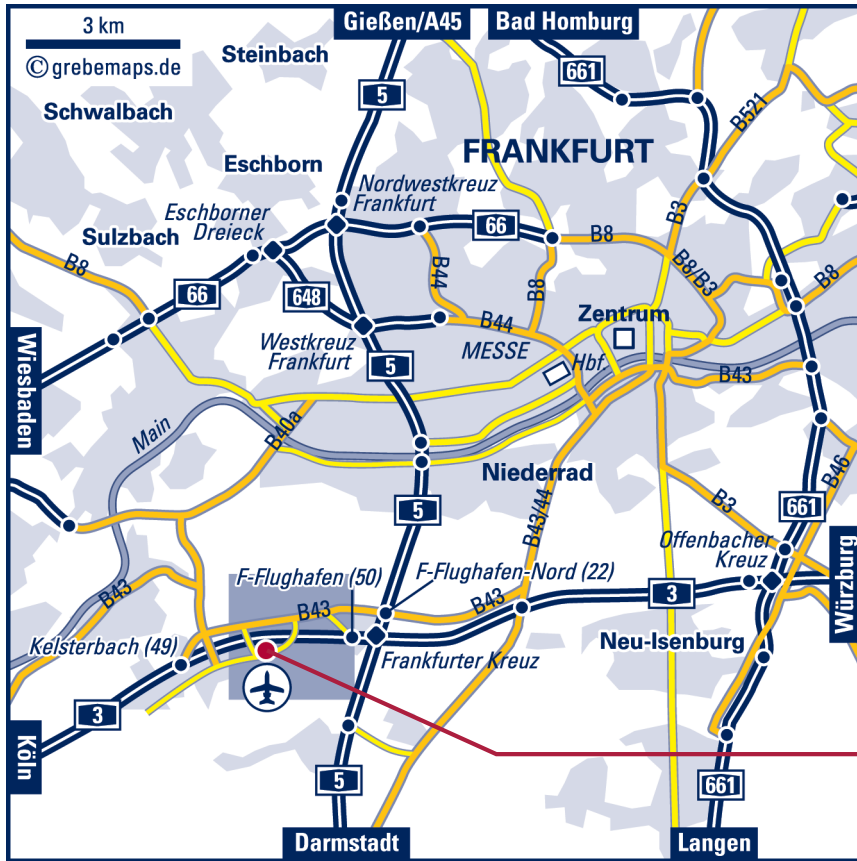

DRIVING DIRECTIONS

AIRRAIL CENTER FRANKFURT

Verwaltungsgesellschaft mbH & Co. Vermietungs KG . Frankfurt Airport Center (FAC 1) . Hugo-Eckener-Ring . 60549 Frankfurt am Main, Germany
Fon: +49 (0)69.60 60 5-0 . Fax: +49 (0)69.60 60 5-166
www.airrail.de info@airrail.de

The **AIRRAIL CENTER FRANKFURT** offices are located in the **Frankfurt Airport Centre 1 (FAC 1)**, **building D, level 6**, directly at Frankfurt Airport. FAC 1 is signposted throughout the airport. Follow the „Frankfurt Airport Center“ 1 signs. You reach a hall via the stairs, escalators and elevators. The FAC reception is located on the gallery. Ask for the **AIRRAIL CENTER FRANKFURT** office there.