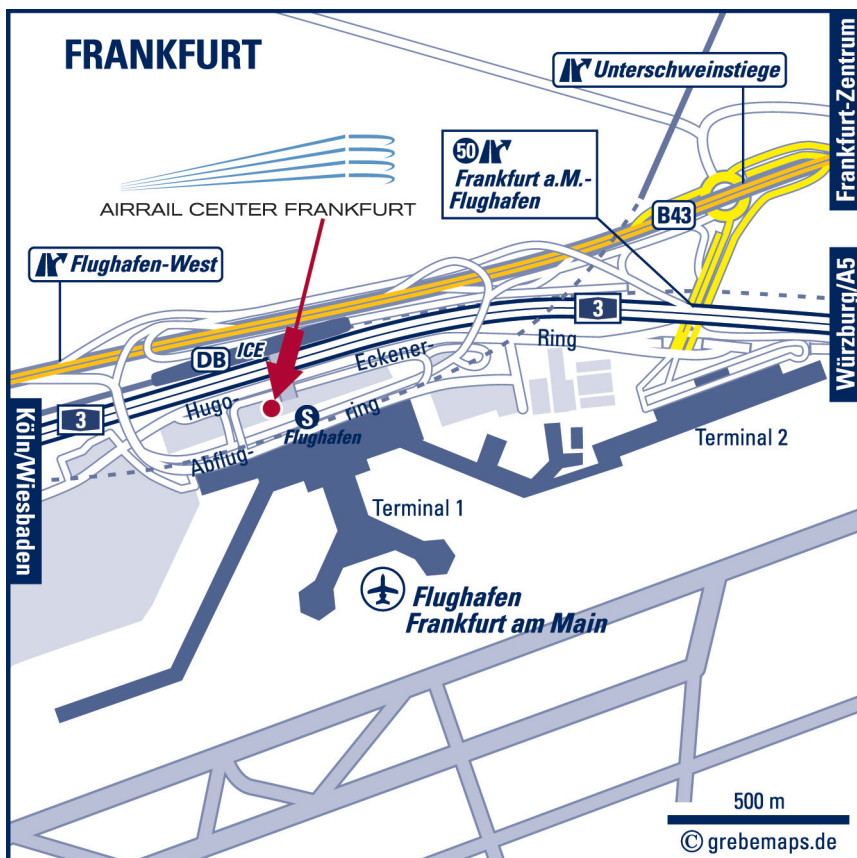

## DRIVING DIRECTIONS

### Arriving by car

Via either the A3, A67 or A5 motorways, drive in the direction of the airport. Follow the signs to Terminal 1 and use the P2 or P3 car parks.

### Arriving by plane or with the regional train (regional train station)

Go towards Abflug B. The access to FAC 1 is between Halls A and B (Terminal 1). Follow the „Frankfurt Airport Center 1“ signs.

### Arriving by train (long-distance train station)

Follow the „Frankfurt Airport Center 1“ signs.

When **arriving with the taxi or your driver**, the entrance to „Frankfurt Airport Center 1“ is the same as the entrance to the Sheraton Hotel. The entrance is in the middle of the covered access. Take the elevator to level 4, where the FAC reception is located. Ask for the **AIRRAIL CENTER FRANKFURT** offices.